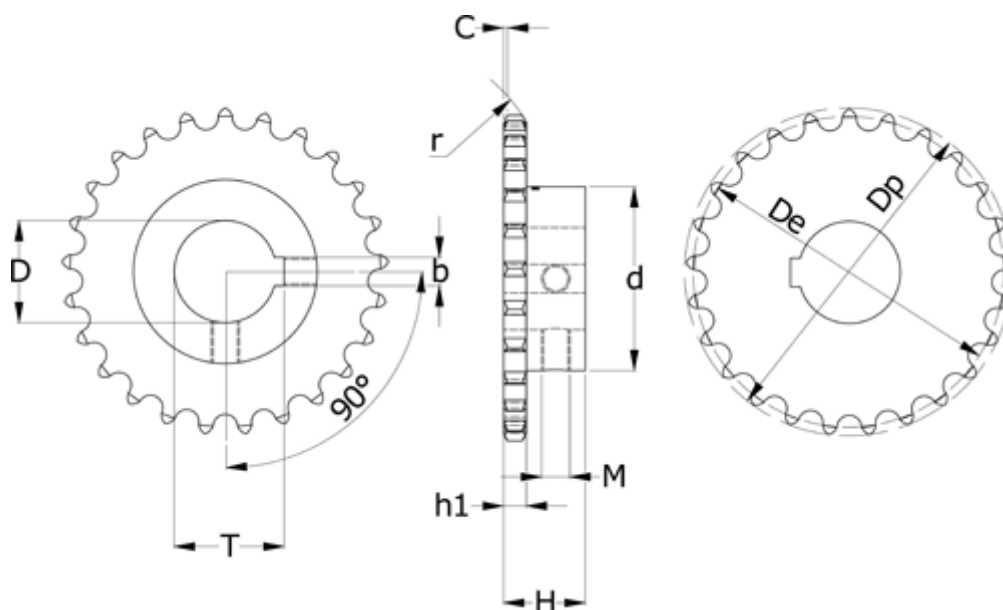

Article number: 616011008021028
 Description: Sprocket 16 B-1 Z=21 simplex
 bore 28H7 with keyway

Measures

b = 8	M = M6
C = 2.5	Number of teeth = 21
d = 110	Pitch = 25.4
D = 28	r = 26
De = 170.43	t = 31.3
Dp = 181.2	
H = 50	
h1 = 16.2	